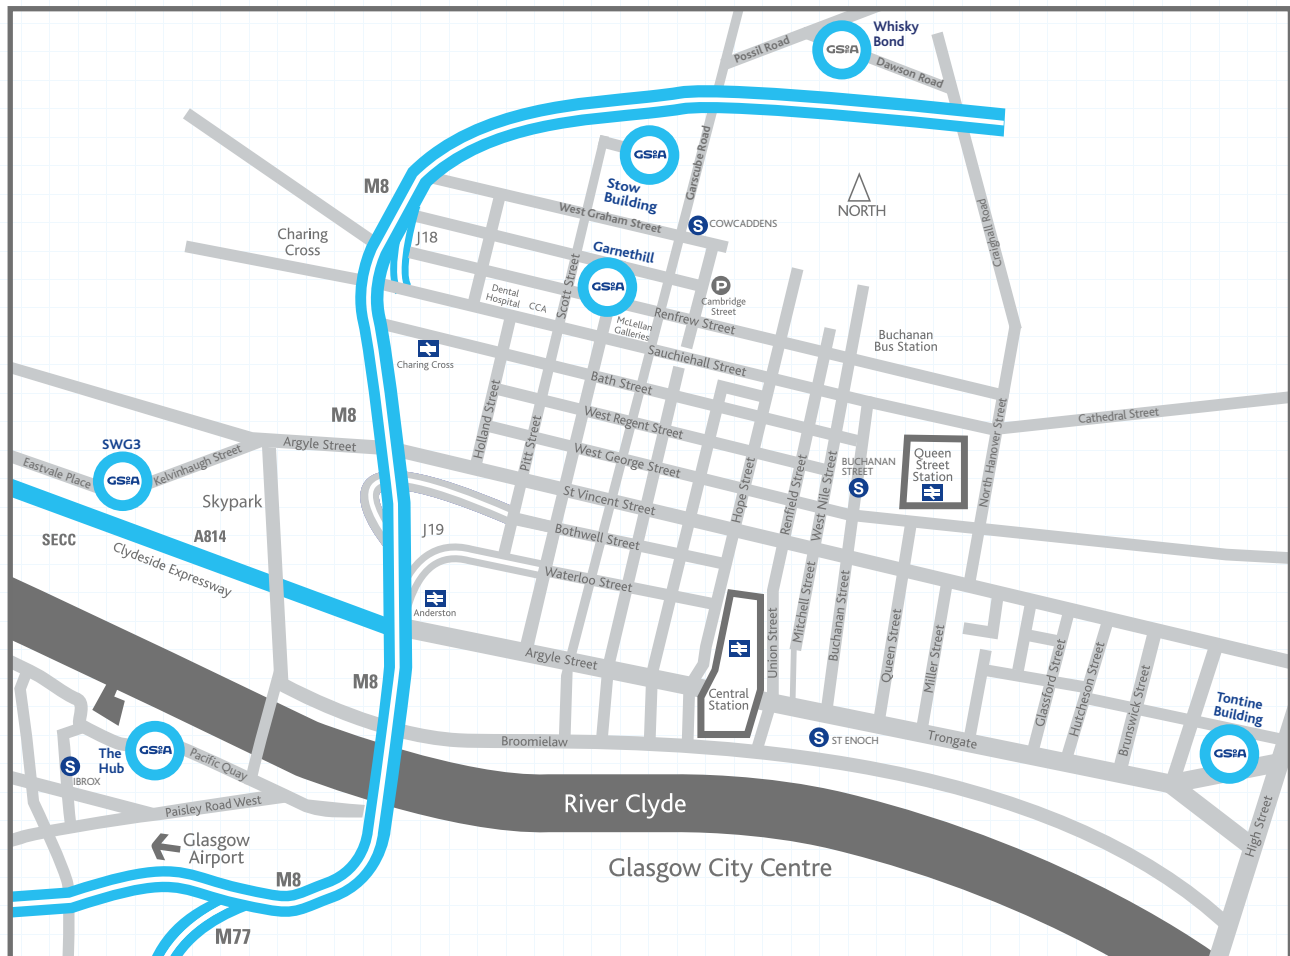

THE GLASGOW SCHOOL OF ART

LOCATIONS

Garnethill Campus

See detailed section on reverse page

Stow Building

School of Fine Art (on stream Semester 1 2018/19)
43 Shamrock Street, G4 9LD

Tontine Building

School of Fine Art studios and workshops
Access for staff and students only
20 Trongate, G1 5NA

The Hub

School of Simulation and Visualisation studios and workshops
Visitors should report to the reception on the ground floor
70 Pacific Quay, G51 1EA

Whisky Bond

School of Fine Art Studios, Archives & Collections Centre
Access by appointment – contact archives@gsa.ac.uk
2 Dawson Road, G4 9SS

GSA Live Map

The GSA Live Map is a Google Map-based guide to GSA's global creative networks, connections, locations and to the city at our heart, Glasgow. Includes happenings and events in the city. Discover the Live Map at gsa.ac.uk/livemap