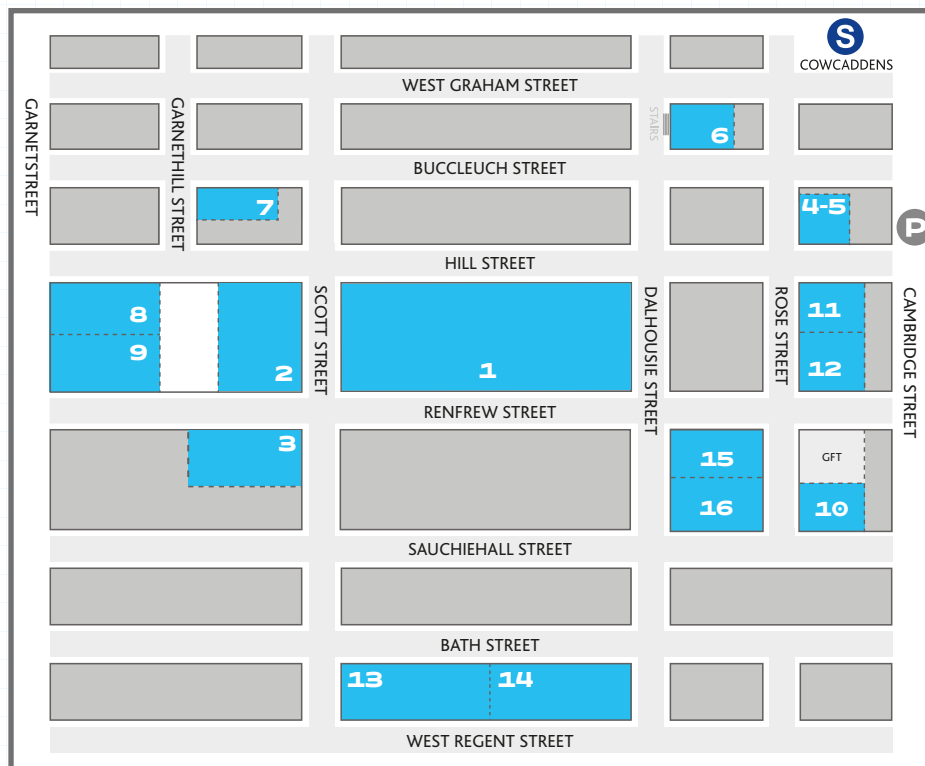

THE GLASGOW SCHOOL OF ART

GARNETHILL CAMPUS

1 Reid Building Reid Gallery, School of Design studios, Photo Print Workshop. Workshops from 1 Oct: Case Room, Embroidery, Fashion, Knit, Lighting Studio, Silversmithing & Jewellery, Textile Print. Workshops from 8 Oct: Central Prototyping, Laser Cutting, Weave. Workshops from 15 Oct: Media Studio + Store. Workshops from 29 Oct: Central Wood + Metal. 2 Library Library and Learning Resources 3 Bourdon Building Grace and Clark Fyfe Gallery, Mackintosh School of Architecture studios, Mackintosh School of Architecture workshops (Open TBC) 4 Haldane Building Design and Fine Art Workshops, Library Information Point, Postgraduate Studios 5 No. 30 Hill Street Student Support Services 6 Barnes Building Design History and Theory, Estates Office, Fine Art Critical Studies, Interaction Design Studios, Sculpture & Environmental Art Studios, Workshops until 29 Oct: Wood, Prototyping, Metal 7 Margaret Macdonald House Halls of Residence	8 JD Kelly Building Master of Fine Art Studios, Workshops: Etching, Lithography + Screenprinting 9 Richmond Building Fine Art Photography Studios and Workshops 10 Rose Street Development, Finance, Health and Safety, HR, Information Technology, Registry, Research 11 No. 26 Rose Street Counselling Service 12 Fleming House Open Studio Studios 13 Blythswood Offices Careers Service, Estates Development, Exhibitions, GSA Enterprises, International, Marketing & Communications, Open Studio (Office), Widening Participation 14 Blythswood House Halls of Residence 15 McLellan Galleries MLitt Fine Art Practice Studios, Open Studio Studios 16 Breckenridge House Decant Design Studios

GSA Live Map

The GSA Live Map is a Google Map-based guide to GSA's global creative networks, connections, locations and to the city at our heart, Glasgow. Includes happenings and events in the city. Discover the Live Map at gsa.ac.uk/livemap