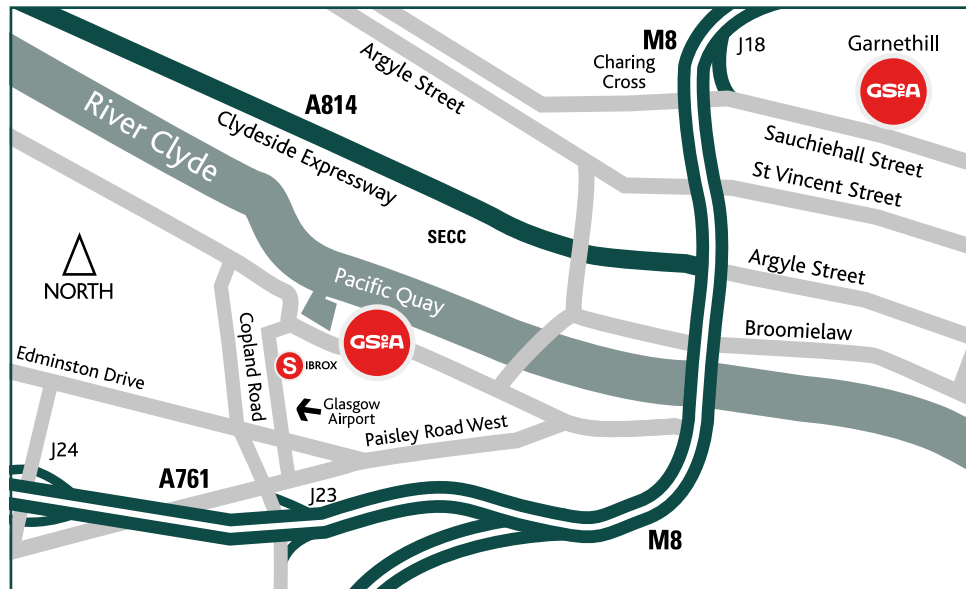

# SCHOOL OF SIMULATION AND VISUALISATION

Visitors are welcome to visit the School of Simulation and Visualisation throughout the day. Transport will be provided from the Garnethill campus if required – please request this at the Information Desk in the Reid Building.

School of Simulation and Visualisation  
The Hub, Pacific Quay, Govan Road, Glasgow G51 1EA

## Cross Campus Transport

**Venue:** School of Simulation and Visualisation, The Hub, Pacific Quay

Visitors are invited to visit the School of Simulation and Visualisation throughout the event to meet with academic staff representing the following programmes: