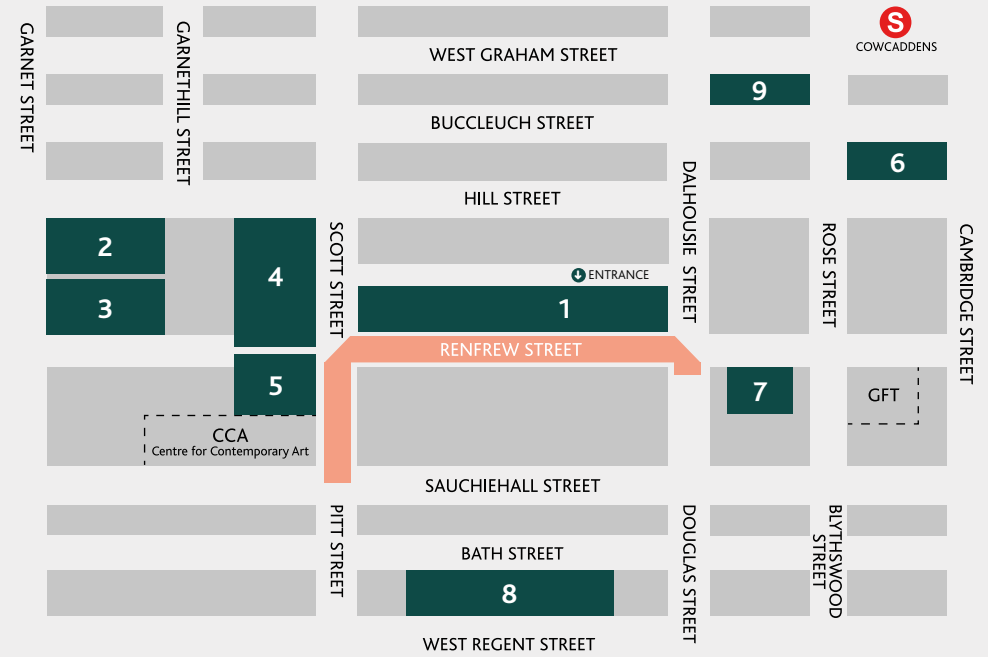

14.00 Master of Fine Art

Venue: 1st Floor Lecture Theatre, Bourdon Building

13.00 Master of Architectural Studies/MSc Environmental Architecture

Virtual Session at vopenday.gsa.ac.uk

13.00-14.00 Doctoral Studies

Studio and Workshop Tours

After each subject presentation there will be an opportunity to visit the studios and meet informally with academic staff.

Cross Campus Transport

Venue: School of Simulation and Visualisation, The Hub, Pacific Quay

Visitors are invited to visit the School of Simulation and Visualisation throughout the event to meet with academic staff representing the following programmes:

- MDes Sound for the Moving Image
- MSc Serious Games Development
- MSc International Heritage Visualisation
- MSc Medical Visualisation + Human Anatomy

Should you require transport to visit the School of Simulation and Visualisation at Pacific Quay please meet at the Information Desk in the Reid Building and this will be arranged for you. You are also welcome to make your own way if you wish.

Venue: School of Fine Art, Tontine Building, 20 Trongate

Guided tours of School of Fine Art studios will be available directly after each Fine Art talk. Visitors should meet at the Information Desk in the foyer of the Barnes Building, where transport will be available to the Tontine Building. Please note that access to the Tontine Building is limited to this time only.

GARNETHILL CAMPUS MAP

Map Key

1. Reid Building • Information Stands • Reid Auditorium • School of Design Studios 2. JD Kelly Building • Master of Fine Art Studios 3. Richmond Building • MLitt Fine Art Practice Studios 4. Library & Computer Centre 5. Bourdon Building • Mackintosh School of Architecture Studios	6. Haldane Building • Innovation School Studios • School of Design Studios • Haldane Seminar Room 7. McLellan Galleries • MLitt Fine Art Practice Studios 8. Blythswood House • Halls of Residence 9. Barnes Building • Barnes Lecture Theatre	10. School of Simulation and Visualisation, Pacific Quay (not shown) • MDes and MSc Studios 11. Tontine Building (not shown) • School of Fine Art Studios KEY - Subway - Road closures