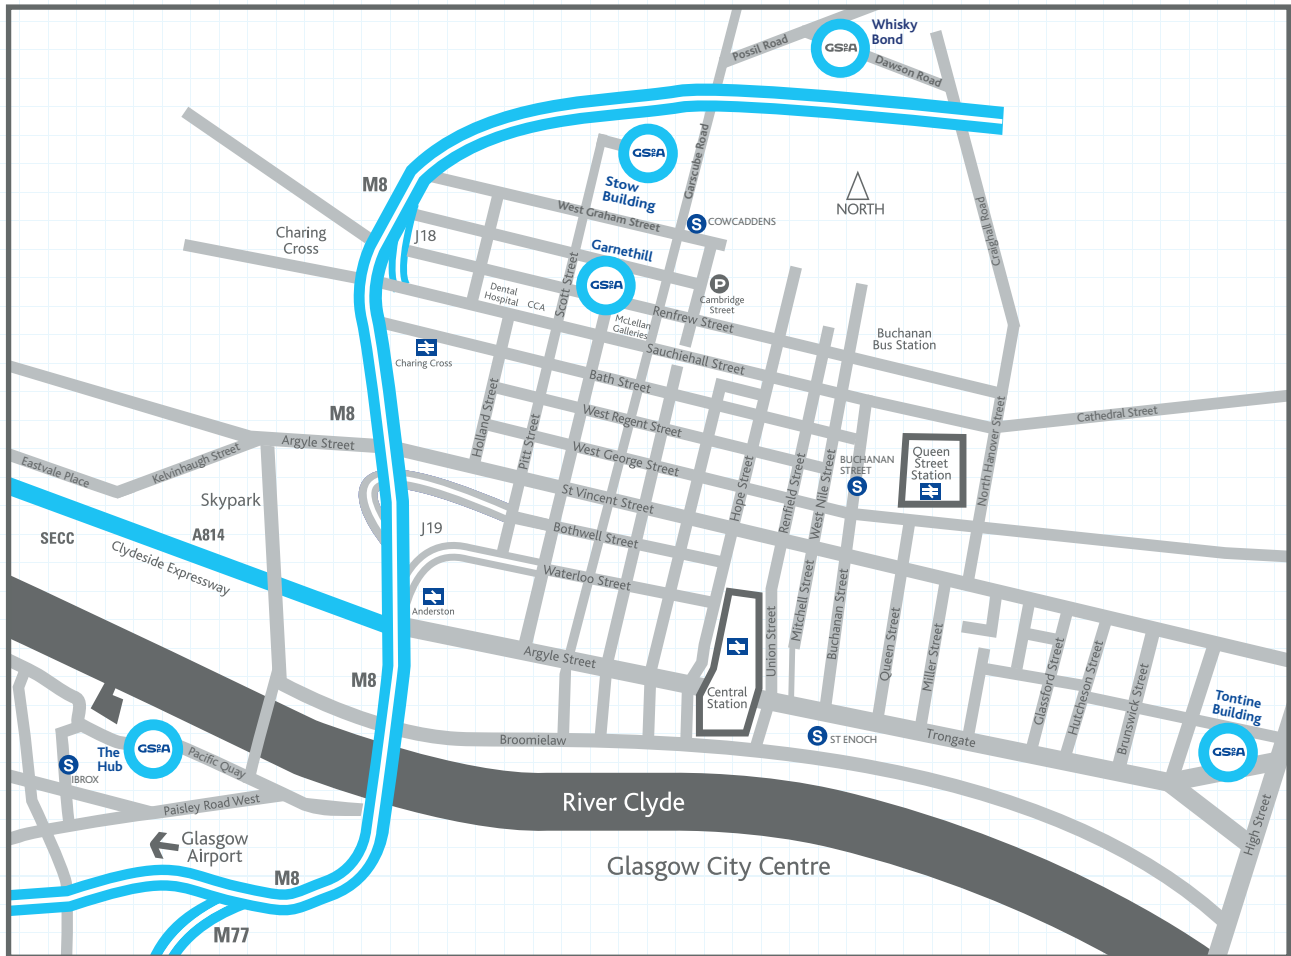

THE GLASGOW SCHOOL OF ART

LOCATIONS

Garnethill Campus

See detailed section on reverse page

Stow Building

School of Fine Art (on stream Semester 2 2018/19)
43 Shamrock Street, G4 9LD

Tontine Building

School of Fine Art studios and workshops
Access for staff and students only
20 Trongate, G1 5NA

The Hub

School of Simulation and Visualisation studios and workshops
Visitors should report to the reception on the ground floor
70 Pacific Quay, G51 1EA

Whisky Bond

School of Fine Art Studios, Archives & Collections Centre
Access by appointment – contact archives@gsa.ac.uk
2 Dawson Road, G4 9SS

GSA Live Map

The GSA Live Map is a Google Map-based guide to GSA's global creative networks, connections, locations and to the city at our heart, Glasgow. Includes happenings and events in the city. Discover the Live Map at gsa.ac.uk/livemap