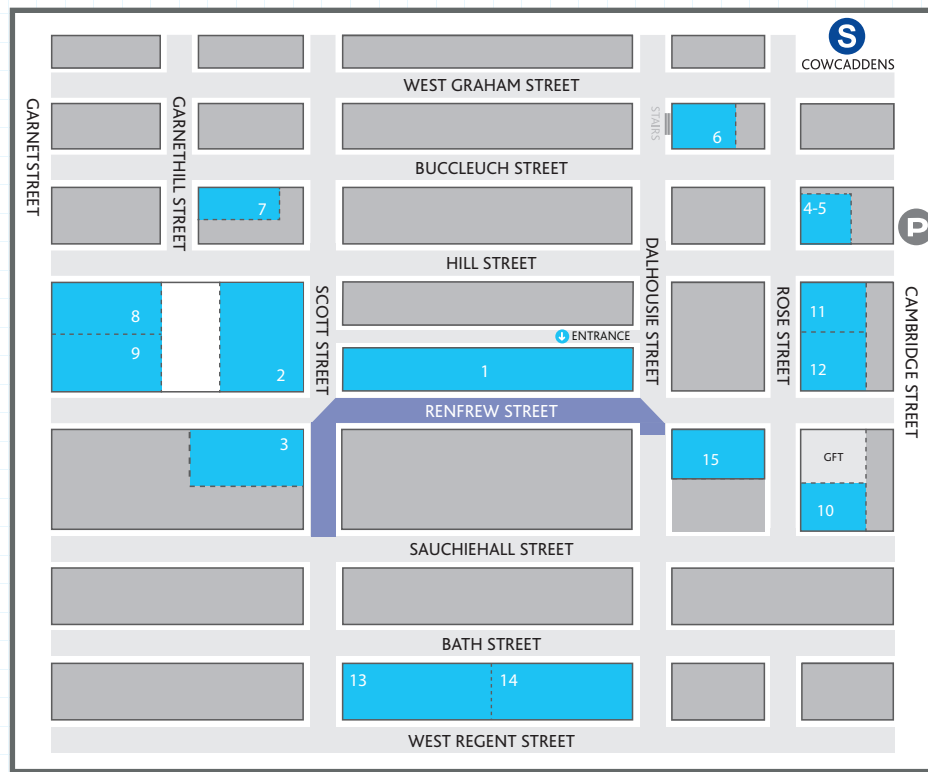

THE GLASGOW SCHOOL OF ART

GARNETHILL CAMPUS

■ Road closures

1. **1 Reid Building**
   Case Room, Central Prototyping Workshop, Central Wood + Metal Workshops, Fashion + Textiles Workshops, Laser Cutting, Media Studio + Store, Photo Print Workshop, School of Design studios, Silversmithing & Jewellery Workshops
2. **2 Library**
   Library and Learning Resources
3. **3 Bourbon Building**
   Grace and Clark Fyfe Gallery, Mackintosh School of Architecture studios, Mackintosh School of Architecture workshops
4. **4 Haldane Building**
   Innovation School studios, School of Design studios
5. **5 No. 30 Hill Street**
   Student Support Services
6. **6 Barnes Building**
   Design History and Theory, Estates Office, Fine Art Critical Studies, Interaction Design Studios, Sculpture & Environmental Art Studios
7. **7 Margaret Macdonald House**
   Halls of Residence
8. **8 JD Kelly Building**
   Etching, Lithography + Screenprinting Workshops, Master of Fine Art Studios
9. **9 Richmond Building**
   Fine Art Photography Studios and Workshops
10. **10 Rose Street**
    Development, Finance, Health and Safety, HR, Information Technology, Registry, Research
11. **11 No. 26 Rose Street**
    Counselling Service
12. **12 Fleming House**
    Open Studio Studios
13. **13 Blythswood Offices**
    Careers Service, Estates Development, Exhibitions, GSA Enterprises, International, Marketing & Communications, Open Studio (Office), Widening Participation
14. **14 Blythswood House**
    Halls of Residence
15. **15 McLellan Galleries**
    MLitt Fine Art Practice Studios, Open Studio Studios

GSA Live Map

The GSA Live Map is a Google Map-based guide to GSA's global creative networks, connections, locations and to the city at our heart, Glasgow. Includes happenings and events in the city. Discover the Live Map at gsa.ac.uk/livemap