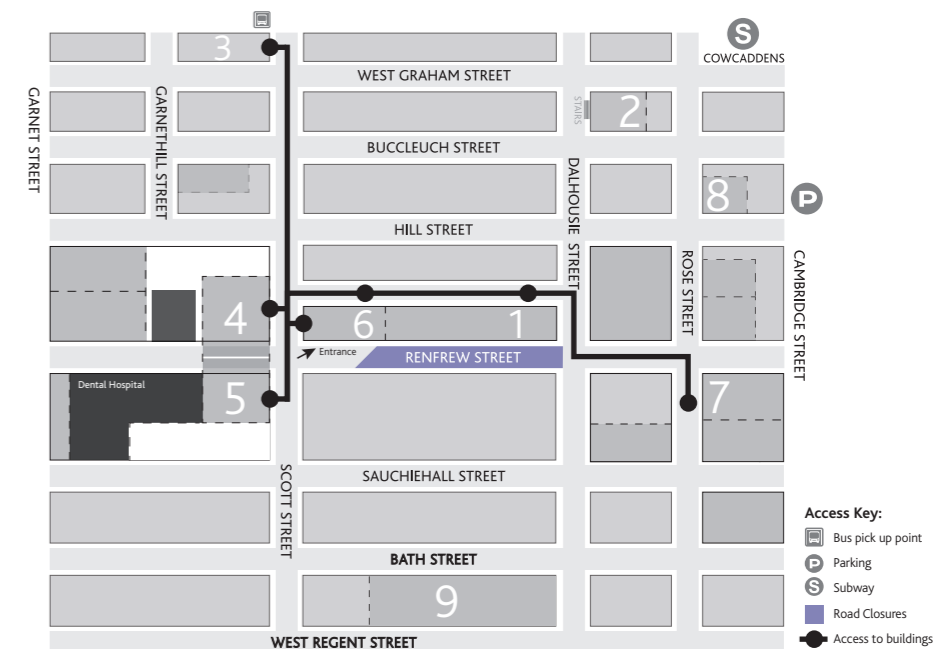

Accommodation Information Hall

Blythswood House, 200 West Regent Street

Meet with accommodation staff and the Residence Life team, and tour one of our two on-campus Halls of Residence. Free tea and coffee available.

MEDITATION ROOM

Blythswood House, 200 West Regent Street

A quiet space for prayer, meditation or rest is open to all and can be found on floor 4 of Blythswood House.

LUGGAGE STORAGE

Blythswood House, 200 West Regent Street

GARNETHILL CAMPUS MAP

MAP KEY

1. Reid Building

- School of Design studios
- Refectory Café
- Student Life Information Hall
- Reid Auditorium

2. Barnes Building

- Interaction Design studios

3. Stow Building

- School of Fine Art studios