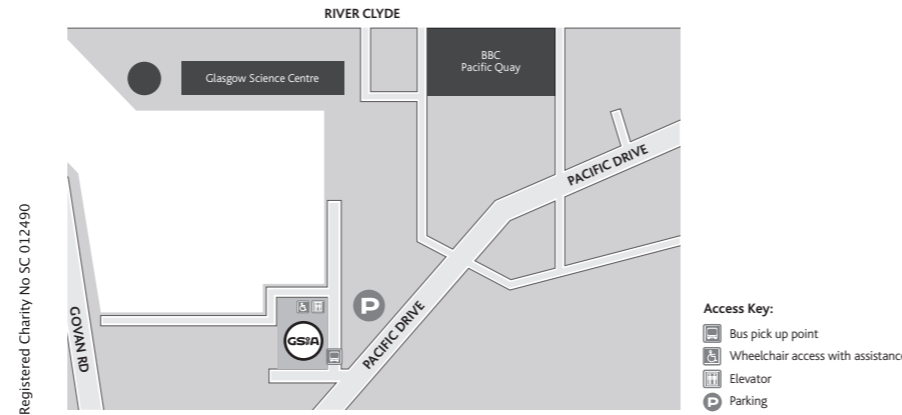

WELCOME TO THE GLASGOW SCHOOL OF ART

Whether you are just beginning your search for a programme in Art, Design, Architecture, Innovation or Simulation and Visualisation, or looking for last minute advice on putting together a portfolio, Open Days are your way of finding out more about how to become a student at one of the UK's leading international art schools. Inside is your guide to the talks and tours across our campuses today.

@GSofA
 @glasgowschoolart
#GSAOPEN
#GSofA

How do I get to the School of Simulation and Visualisation?

A free shuttle bus service is available to visitors who wish to travel between the Garnethill Campus, and the School of Simulation and Visualisation.

Departing from Stow Building
11:00, 12:00, 13:30
Departing from The Hub
12:30, 14:00, 15:30

Garnethill Campus
Pick up point Stow Building, Shamrock Street

School of Simulation and Visualisation
Pick up point The Hub, Pacific Quay

SCHOOL OF SIMULATION AND VISUALISATION

THE GLASGOW SCHOOL OF ART

OPEN OPEN OPEN

UNDERGRADUATE OPEN DAYS

24 + 31
OCTOBER 2019
10AM – 3.30PM